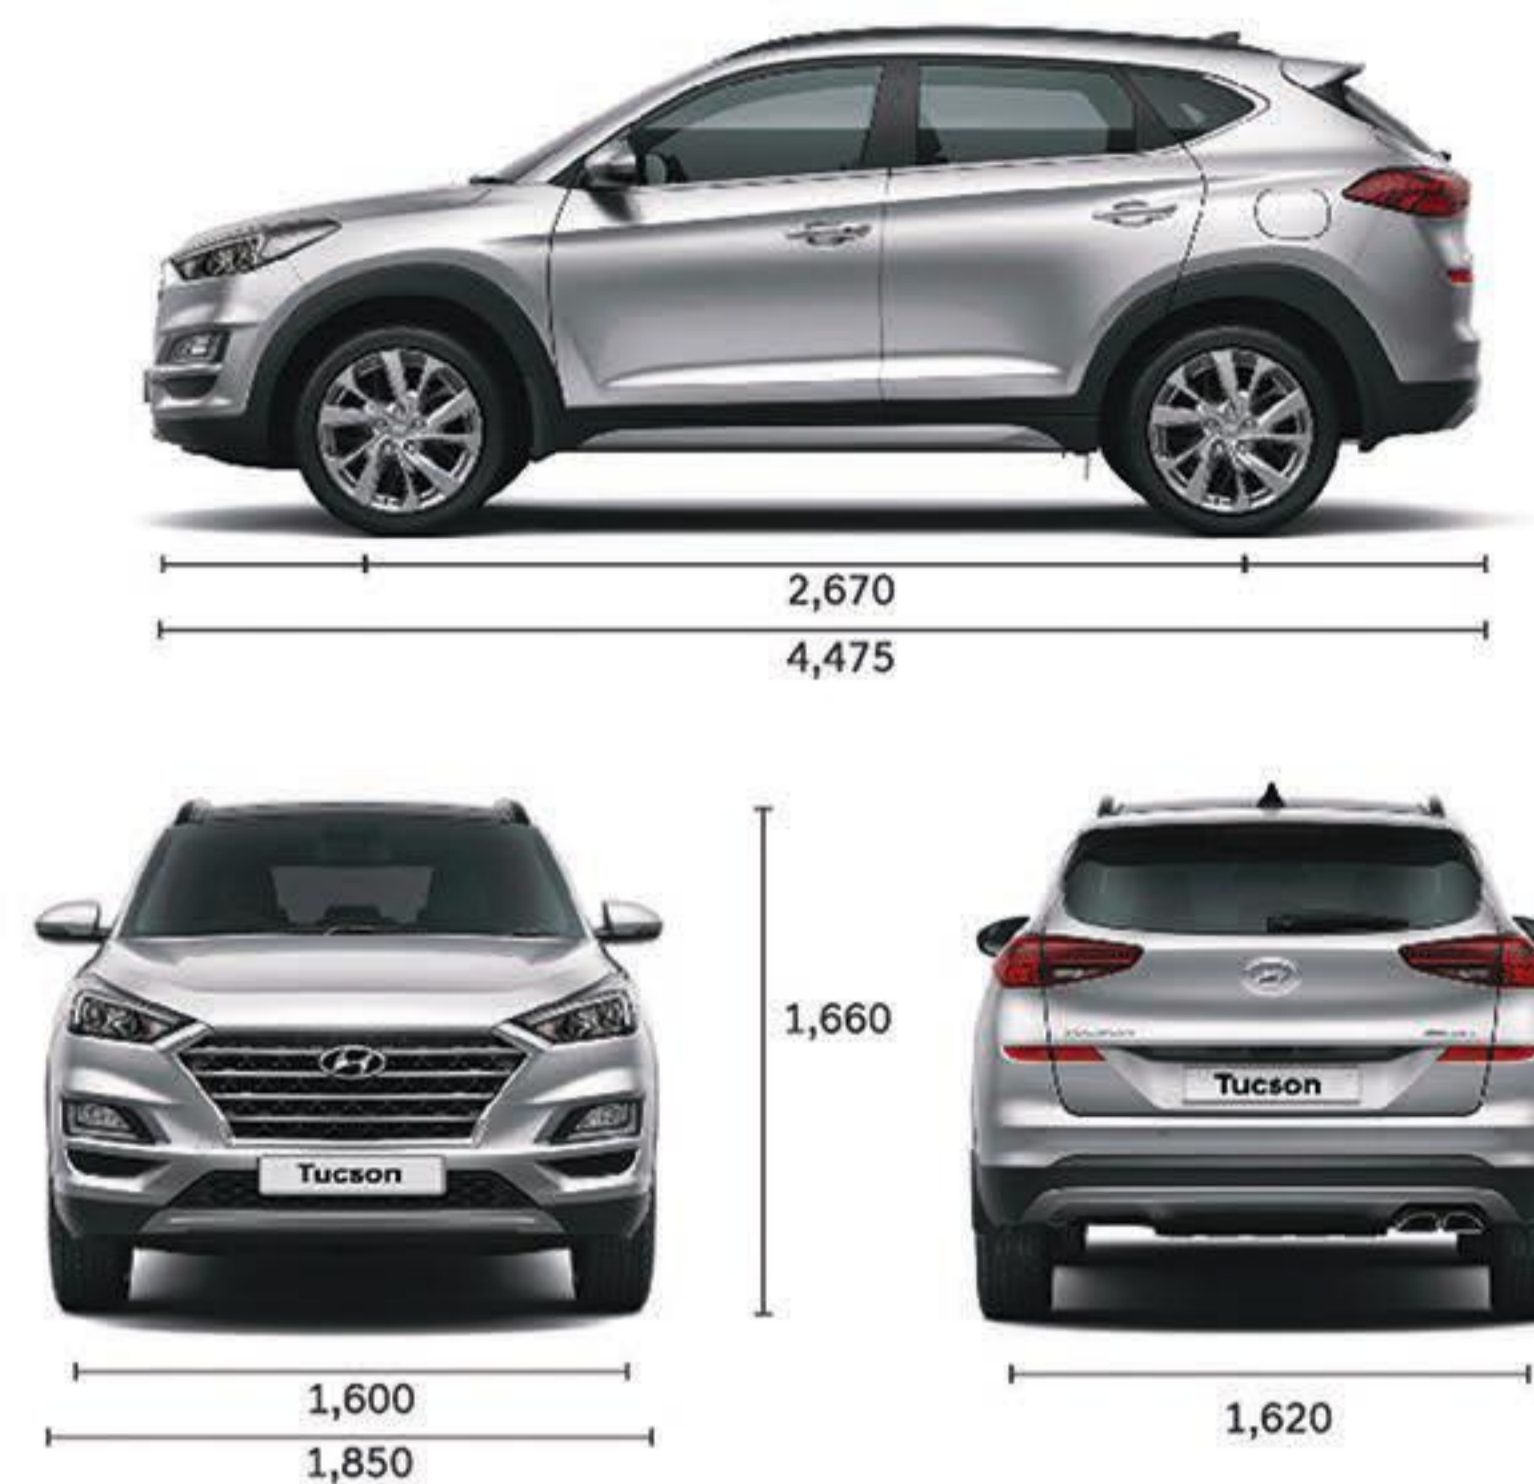

Dimensions (in millimeter)